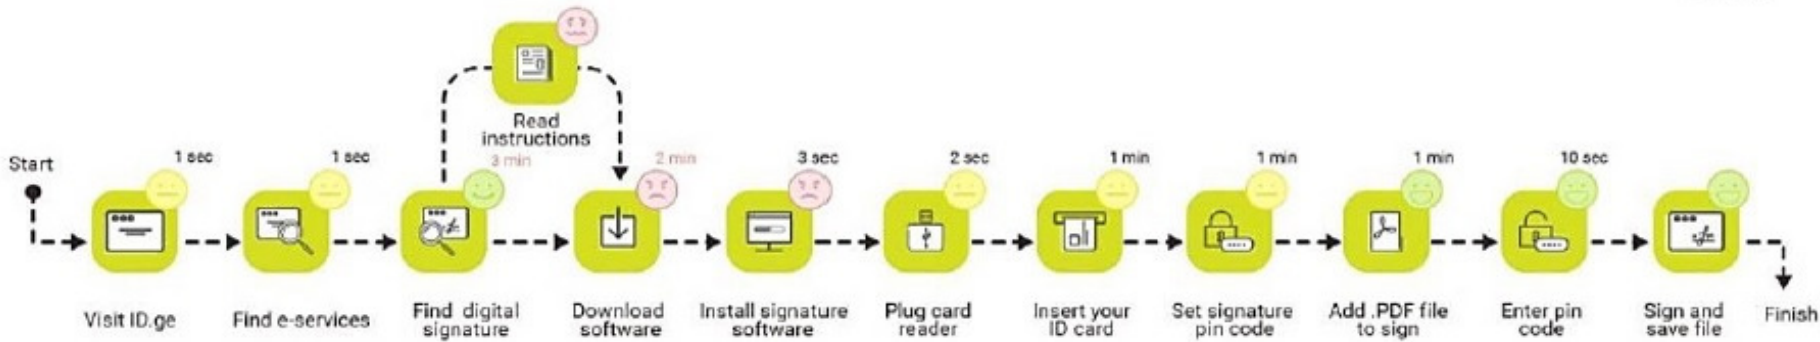

Digital Signature (e-ID card as digital signature service to securely sign documents) and "Card as Key" (e-ID card as a keycard to enter/exit buildings)

Digital signature

Customer journey CMJ

Total journey: 15min 20sec

Card as a key

Total journey: 23min 5sec