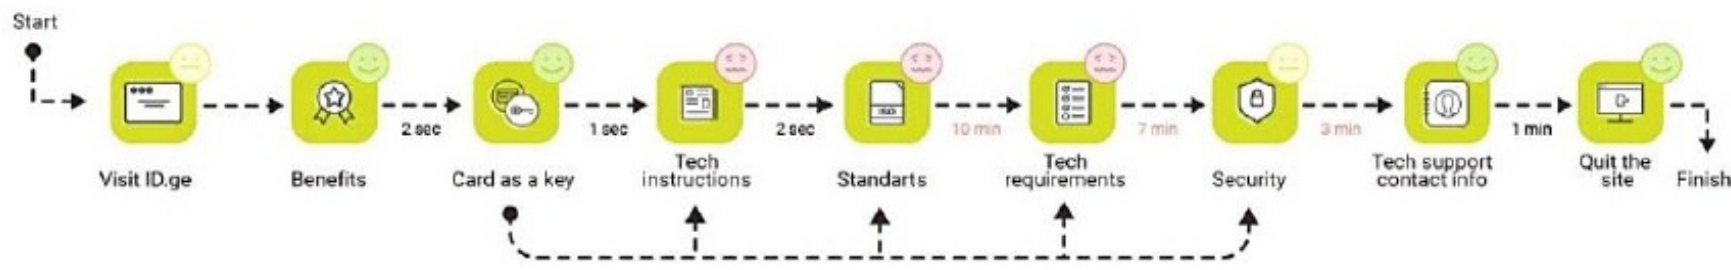

Digital Signature (e-ID card as digital signature service to securely sign documents) and "Card as Key" (e-ID card as a keycard to enter/exit buildings)

Digital signature

Customer journey CMJ

Total journey: 15min 20sec

Card as a key

Total journey: 23min 5sec